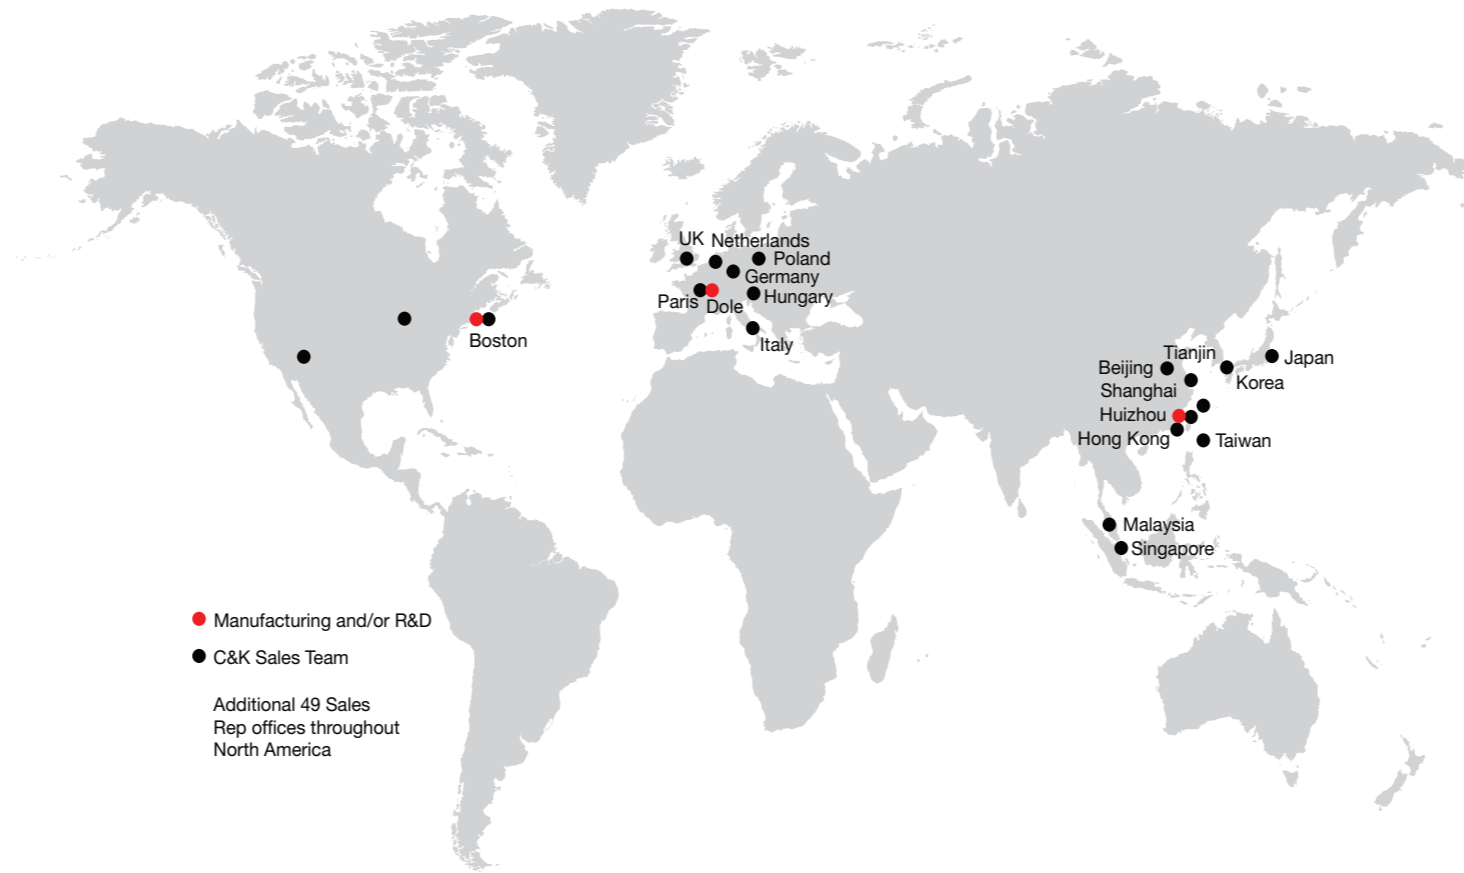

OTHER TEST / MEASUREMENT EQUIPMENT

Pressure Transmitters

Development Boards

Surveying Equipment

C&K SALES SUPPORT

Please visit www.ckswitches.com to view C&K's full product offering and list of partners and distributors. If you need any additional information or have any question, please contact your local customer representative.