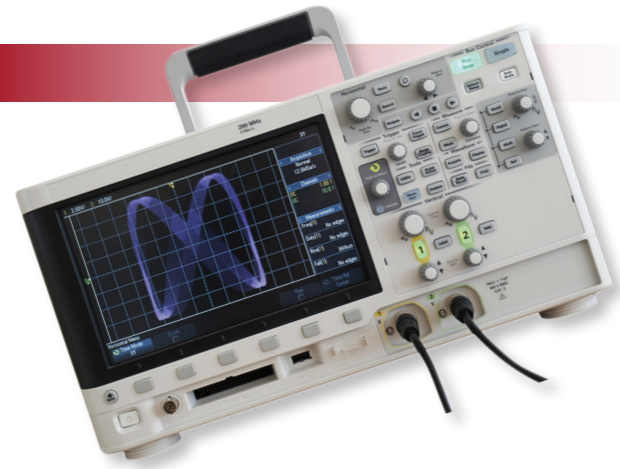

Oscilloscopes